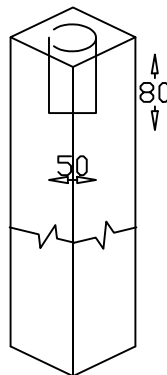

Please note! these newels are not painted and the Bolection mould is loosely fitted to enable ease of painting.

Spindles Available Sizes

41 x 41	✓
44 x 44	✓
48 x 48	✓
57 x 57	✓

Newel Posts Available Sizes

- 94mm Newel Requires 115 Base
- 115mm Newel Requires 138 Base
- 138mm Newel Requires 159 Base
- 175mm Newel Requires 196 Base

Supplied With Pyramid Cap

Newel Bases Available Sizes

- 600-750-900-1200-1500-1800-2400mm
- Other sizes available on request.