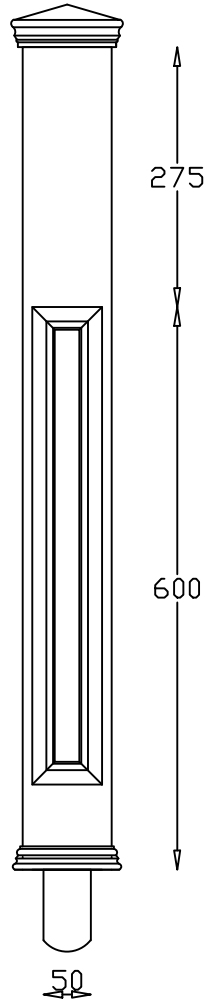

Doweled Newel Long Block

Doweled Newel Short Block

Quarter Turn Newel

Winder Newel

The above photograph displays our Supreme Panel (painted) with a Walnut Bolection mould however the Bolection mould can be provided in other wood tones to contrast your personal decor (see page 40) for other wood tones.

Please note! these newels are not painted and the Bolection mould is loosely fitted to enable ease of painting.

Spindles Available Sizes

41 x 41	✓
44 x 44	✓
48 x 48	✓
57 x 57	✓

Newel Posts Available Sizes

- 94mm Newel Requires 115 Base
- 115mm Newel Requires 138 Base
- 138mm Newel Requires 159 Base
- 175mm Newel Requires 196 Base

Supplied With Pyramid Cap

Newel Bases Available Sizes

- 600-750-900-1200-1500-1800-2400mm
- Other sizes available on request.