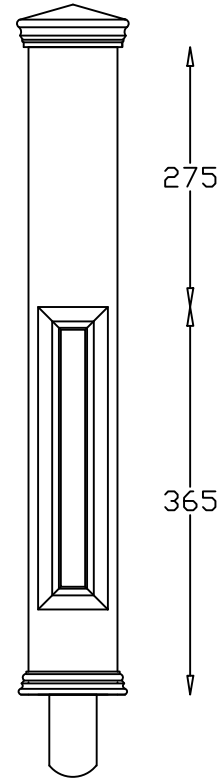

Doweled Newel Long Block

Doweled Newel Short Block

Quarter Turn Newel

Winder Newel

The above photograph displays our Supreme Panel (painted) with a Walnut Bolection mould however the Bolection mould can be provided in other wood tones to contrast your personal decor (see page 40) for other wood tones.

Please note! these newels are not painted and the Bolection mould is loosely fitted to enable ease of painting.

Spindles Available Sizes

41 x 41	✓
44 x 44	✓
48 x 48	✓
57 x 57	✓

Newel Posts Available Sizes

- 94mm Newel Requires 115 Base
- 115mm Newel Requires 138 Base
- 138mm Newel Requires 159 Base
- 175mm Newel Requires 196 Base

Supplied With Pyramid Cap

Newel Bases Available Sizes

- 600-750-900-1200-1500-1800-2400mm
- Other sizes available on request.