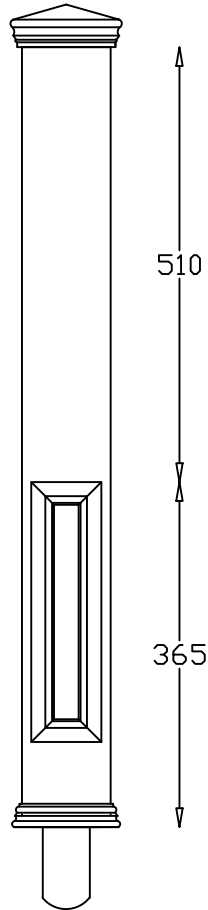

Doweled Newel Long Block

Doweled Newel Short Block

Quarter Turn Newel

Winder Newel

The above photograph displays our Supreme Panel (painted) with a Walnut Bolection mould however the Bolection mould can be provided in other wood tones to contrast your personal decor (see page 40) for other wood tones.

Please note! these newels are not painted and the Bolection mould is loosely fitted to enable ease of painting.

Spindles Available Sizes

41 x 41	✓
44 x 44	✓
48 x 48	✓
57 x 57	✓

Newel Posts Available Sizes

- 94mm Newel Requires 115 Base
- 115mm Newel Requires 138 Base
- 138mm Newel Requires 159 Base
- 175mm Newel Requires 196 Base

Supplied With Pyramid Cap

Newel Bases Available Sizes

- 600-750-900-1200-1500-1800-2400mm
- Other sizes available on request.