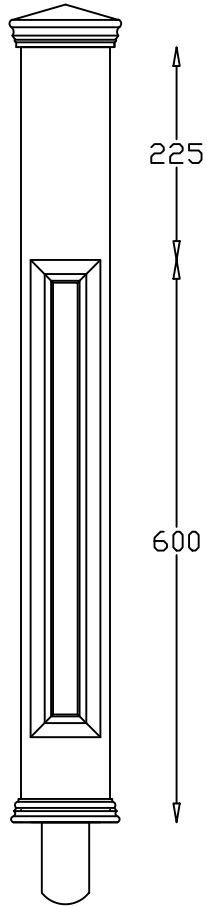

Doweled Newel Long Block

Doweled Newel Short Block

Quarter Turn Newel

Winder Newel

The above photograph displays our Supreme Panel (painted) with a Walnut Bolection mould however the Bolection mould can be provided in other wood tones to contrast your personal decor (see page 40) for other wood tones.

Please note! these newels are not painted and the Bolection mould is loosely fitted to enable ease of painting.

Spindles Available Sizes

41 x 41	✓
44 x 44	✓
48 x 48	✓
57 x 57	✓

Newel Posts Available Sizes

- 94mm Newel Requires 115 Base
- 115mm Newel Requires 138 Base
- 138mm Newel Requires 159 Base
- 175mm Newel Requires 196 Base

Supplied With Pyramid Cap

Newel Bases Available Sizes

- 600-750-900-1200-1500-1800-2400mm
- Other sizes available on request.