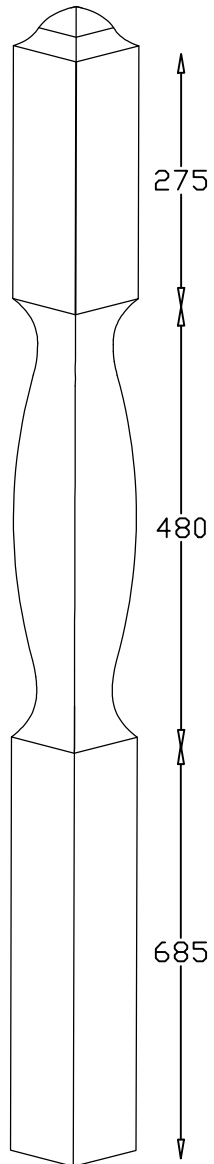

Full
Newel LB

Full
Newel SB

Quarter
Turn Newel

Winder
Newel

Spindle
900mm

Spindle
1100mm

Spindles
Available Sizes

44 x 44	✓
48 x 48	✓
57 x 57	✓
65 x 65	✓

Newel Posts
Available Sizes

94 x 94	✓
115 x 115	✓
138 x 138	✓

These Newel Post are normally supplied as one piece, up to 3.0m However as special order it can be supplied with a dowel joint.

S
SPINCRRAFT
Stair Components