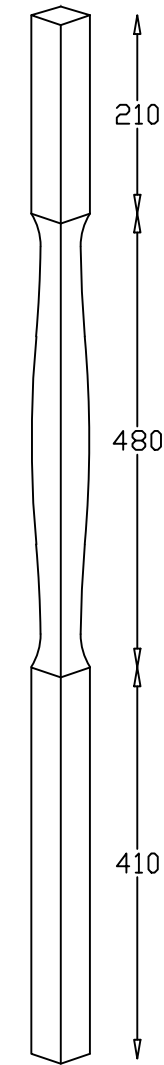

Full
Newel LB

Full
Newel SB

Quarter
Turn Newel

Winder
Newel

Spindle
900mm

Spindle
1100mm

Spindles
Available Sizes

44 x 44	✓
48 x 48	✓
57 x 57	✓
65 x 65	✓

Newel Posts
Available Sizes

94 x 94	✓
115 x 115	✓
138 x 138	✓

These Newel Post are normally supplied as one piece, up to 3.0m However as special order it can be supplied with a dowel joint.

S
SPINCRRAFT
Stair Components