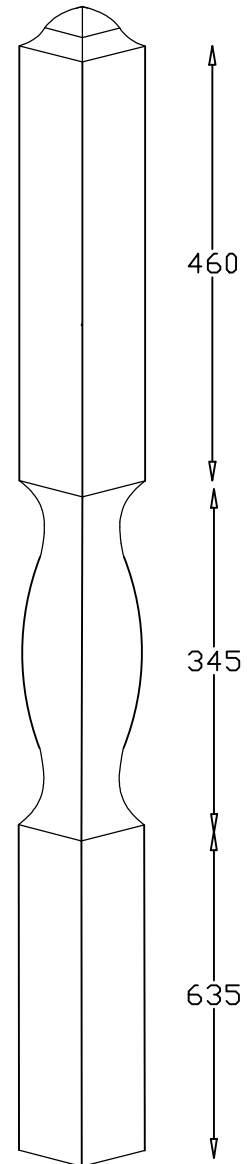

Full
Newel LB

Full
Newel SB

Quarter
Turn Newel

Winder
Newel

Spindle
900mm

Spindle
1100mm

Spindles
Available Sizes

44 x 44	✓
48 x 48	✓
57 x 57	✓
65 x 65	✓

Newel Posts
Available Sizes

94 x 94	✓
115 x 115	✓
138 x 138	✓

These Newel Post are normally supplied as one piece, up to 3.0m However as special order it can be supplied with a dowel joint.

S
SPINCRRAFT
Stair Components