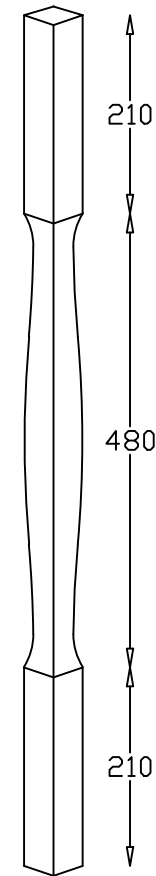

Full
Newel LB

Full
Newel SB

Quarter
Turn Newel

Winder
Newel

Spindle
900mm

Spindle
1100mm

Spindles
Available Sizes

44 x 44	✓
48 x 48	✓
57 x 57	✓
65 x 65	✓

Newel Posts
Available Sizes

94 x 94	✓
115 x 115	✓
138 x 138	✓

These Newel Post are normally supplied as one piece, up to 3.0m However as special order it can be supplied with a dowel joint.

S
SPINCRRAFT
Stair Components