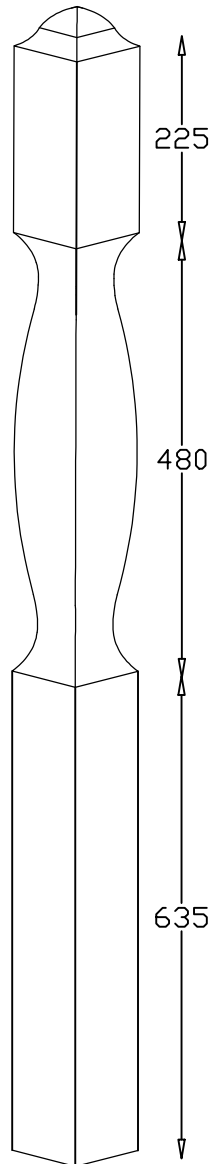

Full
Newel LB

Full
Newel SB

Quarter
Turn Newel

Winder
Newel

Spindle
900mm

Spindle
1100mm

Spindles
Available Sizes

44 x 44	✓
48 x 48	✓
57 x 57	✓
65 x 65	✓

Newel Posts
Available Sizes

94 x 94	✓
115 x 115	✓
138 x 138	✓

These Newel Post are normally supplied as one piece, up to 3.0m However as special order it can be supplied with a dowel joint.

S
SPINCRRAFT
Stair Components