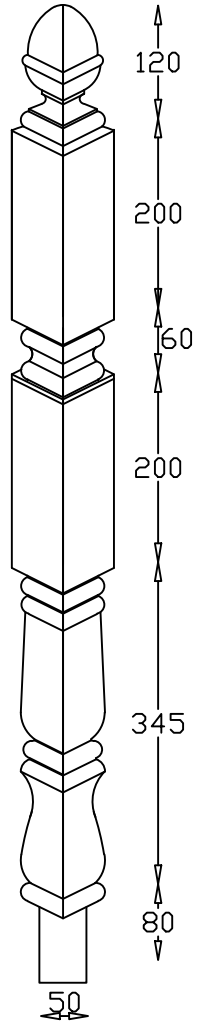

Full Newel

Doweled Newel

Quarter Turn Newel

Winder Newel

Spindle 900mm

Spindle 1100mm

Provincial Cap

**Newel Bases**

**Available Sizes**

600mm, 750mm, 900mm  
 1200mm, 1500mm, 1800mm  
 2100mm, 2400mm, 2700mm  
 Other sizes available on request.  
 Can be supplied drilled both ends.

**Spindles Available Sizes**

44 x 44	✓
48 x 48	✓
57 x 57	✓
65 x 65	✓

**Newel Posts Available Sizes**

94 x 94	✓
115 x 115	✓
138 x 138	✓

**S**  
**SPINCRRAFT**  
 Stair Components

158 Annagher Rd Coalisland Co.Tyrone  
 Tel: +44 (0) 28 8774 7727  
 Email: info@spincraft.co.uk  
 Web : www.spincraft.co.uk

---

**Provincial Collection**

Project number \_\_\_\_\_

Drawn by **Spincraft Ltd**

Checked by **January 2017**

© Copyright  
 Spincraft Ltd

Scale -----