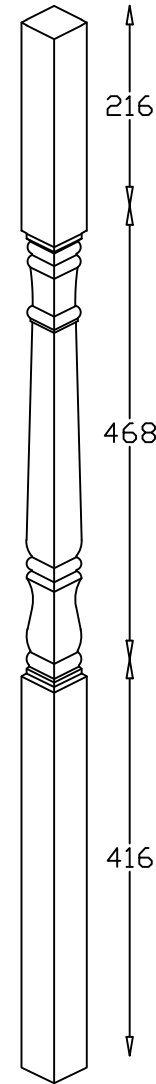

Full Newel

Doweled Newel

Quarter Turn Newel

Winder Newel

Spindle 900mm

Spindle 1100mm

Provincial Cap

**Newel Bases**

**Available Sizes**

600mm, 750mm, 900mm  
 1200mm, 1500mm, 1800mm  
 2100mm, 2400mm, 2700mm  
 Other sizes available on request.  
 Can be supplied drilled both ends.

**Spindles Available Sizes**

44 x 44	✓
48 x 48	✓
57 x 57	✓
65 x 65	✓

**Newel Posts Available Sizes**

94 x 94	✓
115 x 115	✓
138 x 138	✓

**S**  
**SPINCRRAFT**  
 Stair Components

158 Annagher Rd Coalisland Co.Tyrone  
 Tel: +44 (0) 28 8774 7727  
 Email: info@spincraft.co.uk  
 Web : www.spincraft.co.uk

---

**Provincial Collection**

Project number \_\_\_\_\_

Drawn by **Spincraft Ltd**

Checked by **January 2017**

© Copyright  
 Spincraft Ltd

Scale -----