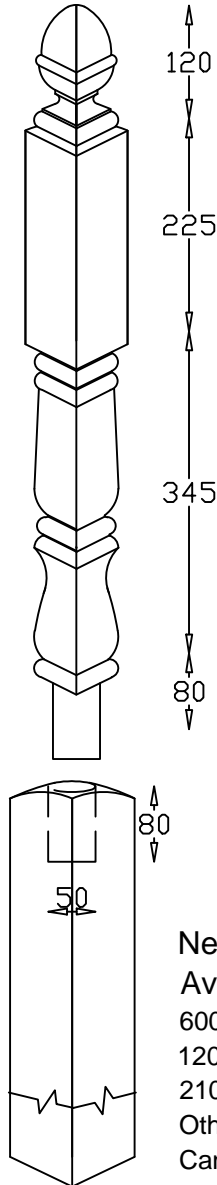

Full Newel

Doweled Newel

Quarter Turn Newel

Winder Newel

Spindle 900mm

Spindle 1100mm

Provincial Cap

**Newel Bases**

**Available Sizes**

600mm, 750mm, 900mm  
 1200mm, 1500mm, 1800mm  
 2100mm, 2400mm, 2700mm  
 Other sizes available on request.  
 Can be supplied drilled both ends.

**Spindles Available Sizes**

44 x 44	✓
48 x 48	✓
57 x 57	✓
65 x 65	✓

**Newel Posts Available Sizes**

94 x 94	✓
115 x 115	✓
138 x 138	✓

**S**  
**SPINCRRAFT**  
 Stair Components

158 Annagher Rd Coalisland Co.Tyrone  
 Tel: +44 (0) 28 8774 7727  
 Email: info@spincraft.co.uk  
 Web : www.spincraft.co.uk

---

**Provincial Collection**

Project number \_\_\_\_\_

Drawn by **Spincraft Ltd**

Checked by **January 2017**

© Copyright  
 Spincraft Ltd

Scale -----