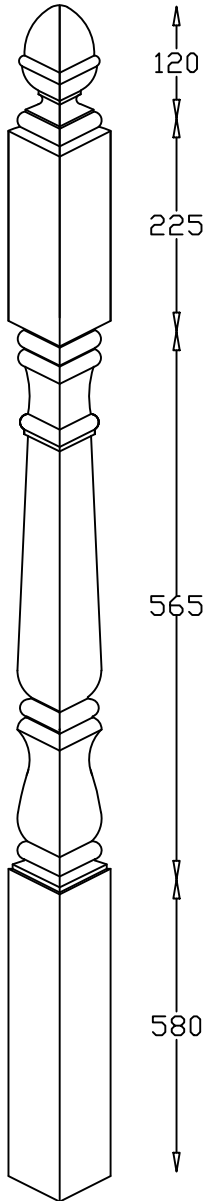

Full Newel

Doweled Newel

Quarter Turn Newel

Winder Newel

Spindle 900mm

Spindle 1100mm

Provincial Cap

**Newel Bases**

**Available Sizes**

600mm, 750mm, 900mm  
 1200mm, 1500mm, 1800mm  
 2100mm, 2400mm, 2700mm  
 Other sizes available on request.  
 Can be supplied drilled both ends.

**Spindles Available Sizes**

44 x 44	✓
48 x 48	✓
57 x 57	✓
65 x 65	✓

**Newel Posts Available Sizes**

94 x 94	✓
115 x 115	✓
138 x 138	✓

**S**  
**SPINCRRAFT**  
 Stair Components

158 Annagher Rd Coalisland Co.Tyrone  
 Tel: +44 (0) 28 8774 7727  
 Email: info@spincraft.co.uk  
 Web : www.spincraft.co.uk

---

**Provincial Collection**

Project number \_\_\_\_\_

Drawn by **Spincraft Ltd**

Checked by **January 2017**

© Copyright  
 Spincraft Ltd

Scale -----