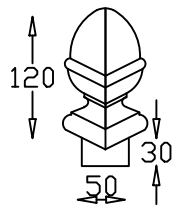

Full Newel

Doweled Newel

Quarter Turn Newel

Winder Newel

Spindle 900mm

Spindle 1100mm

Provincial Cap

**Newel Bases**

**Available Sizes**

600mm, 750mm, 900mm  
 1200mm, 1500mm, 1800mm  
 2100mm, 2400mm, 2700mm  
 Other sizes available on request.  
 Can be supplied drilled both ends.

**Spindles Available Sizes**

44 x 44	✓
48 x 48	✓
57 x 57	✓
65 x 65	✓

**Newel Posts Available Sizes**

94 x 94	✓
115 x 115	✓
138 x 138	✓

**S**  
**SPINCRRAFT**  
 Stair Components

158 Annagher Rd Coalisland Co.Tyrone  
 Tel: +44 (0) 28 8774 7727  
 Email: info@spincraft.co.uk  
 Web : www.spincraft.co.uk