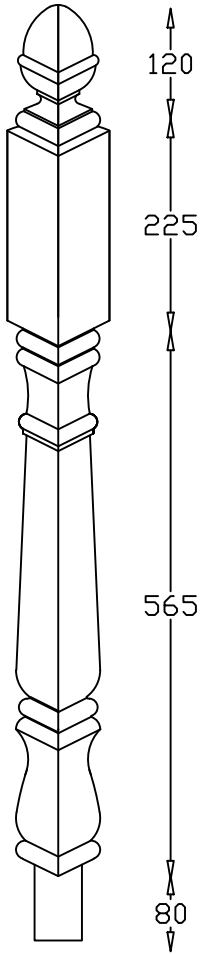

Full Newel

Doweled Newel

Quarter Turn Newel

Winder Newel

Spindle 900mm

Spindle 1100mm

Provincial Cap

**Newel Bases**

**Available Sizes**

600mm, 750mm, 900mm  
 1200mm, 1500mm, 1800mm  
 2100mm, 2400mm, 2700mm  
 Other sizes available on request.  
 Can be supplied drilled both ends.

**Spindles Available Sizes**

44 x 44	✓
48 x 48	✓
57 x 57	✓
65 x 65	✓

**Newel Posts Available Sizes**

94 x 94	✓
115 x 115	✓
138 x 138	✓

**S**  
**SPINCRRAFT**  
 Stair Components

158 Annagher Rd Coalisland Co.Tyrone  
 Tel: +44 (0) 28 8774 7727  
 Email: info@spincraft.co.uk  
 Web : www.spincraft.co.uk

---

**Provincial Collection**

Project number \_\_\_\_\_

Drawn by **Spincraft Ltd**

Checked by **January 2017**

© Copyright  
 Spincraft Ltd

Scale -----