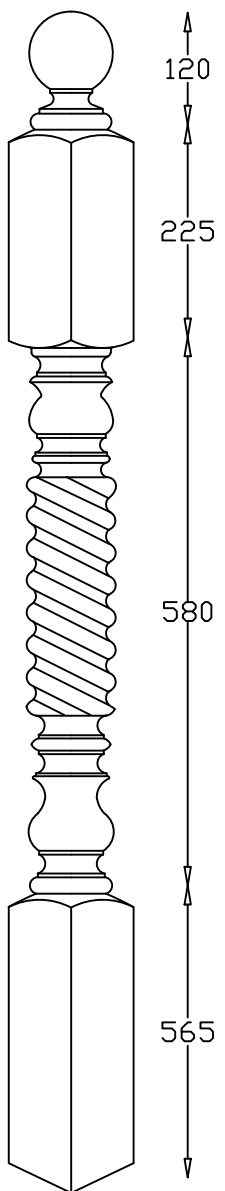

**Full Newel**

**Doweled Newel**

**Quarter Turn Newel**

**Winder Newel**

**Spindle 900mm**

**Spindle 1100mm**

**Newel Bases**  
 Available Sizes  
 600mm, 750mm, 900mm  
 1200mm, 1500mm, 1800mm  
 Other sizes available on request.  
 Can be supplied drilled both ends.

**Spindles Available Sizes**

44 x 44	✓
48 x 48	✓
57 x 57	✓
65 x 65	✓

**Newel Posts Available Sizes**

94 x 94	✓
115 x 115	✓
138 x 138	✓
175 x 175	✓
200 x 200	✓

**S**  
**SPINCRRAFT**  
 Stair Components

158 Annagher Rd Coalisland Co.Tyrone  
 Tel: +44 (0) 28 8774 7727  
 Email: info@spincraft.co.uk  
 Web : www.spincraft.co.uk

---

**Pembroke Collection**

Project number \_\_\_\_\_

Drawn by **Spincraft Ltd**

Checked by **January 2017**

© Copyright  
 Spincraft Ltd

Scale -----