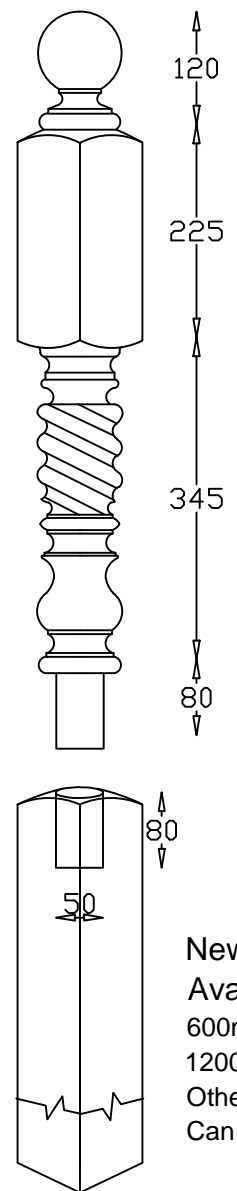

**Full Newel**

**Doweled Newel**

**Quarter Turn Newel**

**Winder Newel**

**Spindle 900mm**

**Spindle 1100mm**

**Newel Bases**  
 Available Sizes  
 600mm, 750mm, 900mm  
 1200mm, 1500mm, 1800mm  
 Other sizes available on request.  
 Can be supplied drilled both ends.

**Spindles Available Sizes**

44 x 44	✓
48 x 48	✓
57 x 57	✓
65 x 65	✓

**Newel Posts Available Sizes**

94 x 94	✓
115 x 115	✓
138 x 138	✓
175 x 175	✓
200 x 200	✓

**S**  
**SPINCRRAFT**  
 Stair Components

158 Annagher Rd Coalisland Co.Tyrone  
 Tel: +44 (0) 28 8774 7727  
 Email: info@spincraft.co.uk  
 Web : www.spincraft.co.uk

---

**Pembroke Collection**

Project number \_\_\_\_\_

Drawn by **Spincraft Ltd**

Checked by **January 2017**

© Copyright  
 Spincraft Ltd

Scale -----