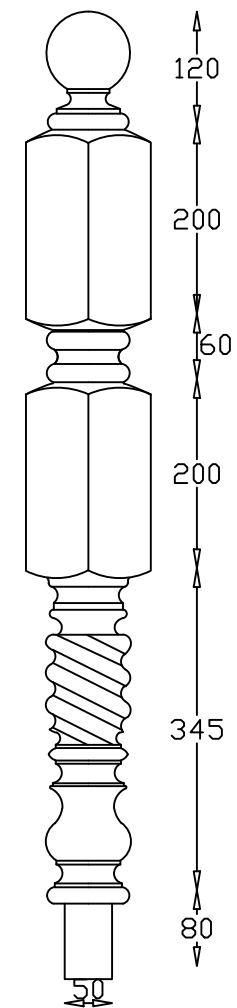

**Full Newel**

**Doweled Newel**

**Quarter Turn Newel**

**Winder Newel**

**Spindle 900mm**

**Spindle 1100mm**

**Newel Bases**  
 Available Sizes  
 600mm, 750mm, 900mm  
 1200mm, 1500mm, 1800mm  
 Other sizes available on request.  
 Can be supplied drilled both ends.

**Spindles Available Sizes**

44 x 44	✓
48 x 48	✓
57 x 57	✓
65 x 65	✓

**Newel Posts Available Sizes**

94 x 94	✓
115 x 115	✓
138 x 138	✓
175 x 175	✓
200 x 200	✓

**S**  
**SPINCRRAFT**  
 Stair Components

158 Annagher Rd Coalisland Co.Tyrone  
 Tel: +44 (0) 28 8774 7727  
 Email: info@spincraft.co.uk  
 Web : www.spincraft.co.uk

---

**Pembroke Collection**

Project number \_\_\_\_\_

Drawn by **Spincraft Ltd**

Checked by **January 2017**

© Copyright  
 Spincraft Ltd

Scale -----