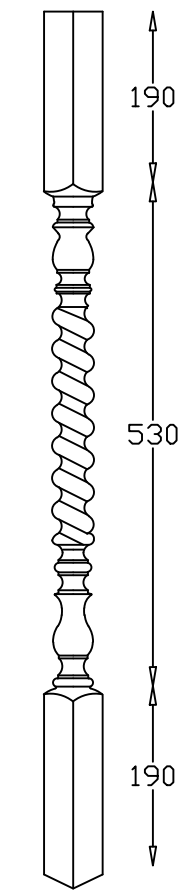

**Full Newel**

**Doweled Newel**

**Quarter Turn Newel**

**Winder Newel**

**Spindle 900mm**

**Spindle 1100mm**

**Newel Bases**  
 Available Sizes  
 600mm, 750mm, 900mm  
 1200mm, 1500mm, 1800mm  
 Other sizes available on request.  
 Can be supplied drilled both ends.

**Spindles Available Sizes**

44 x 44	✓
48 x 48	✓
57 x 57	✓
65 x 65	✓

**Newel Posts Available Sizes**

94 x 94	✓
115 x 115	✓
138 x 138	✓
175 x 175	✓
200 x 200	✓

**S**  
**SPINCRRAFT**  
 Stair Components

158 Annagher Rd Coalisland Co.Tyrone  
 Tel: +44 (0) 28 8774 7727  
 Email: info@spincraft.co.uk  
 Web : www.spincraft.co.uk

---

**Pembroke Collection**

Project number \_\_\_\_\_

Drawn by **Spincraft Ltd**

Checked by **January 2017**

© Copyright  
 Spincraft Ltd

Scale -----