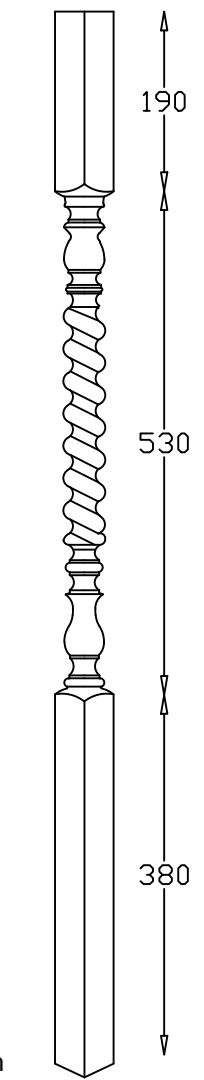

**Full Newel**

**Doweled Newel**

**Quarter Turn Newel**

**Winder Newel**

**Spindle 900mm**

**Spindle 1100mm**

**Newel Bases**  
 Available Sizes  
 600mm, 750mm, 900mm  
 1200mm, 1500mm, 1800mm  
 Other sizes available on request.  
 Can be supplied drilled both ends.

**Spindles Available Sizes**

44 x 44	✓
48 x 48	✓
57 x 57	✓
65 x 65	✓

**Newel Posts Available Sizes**

94 x 94	✓
115 x 115	✓
138 x 138	✓
175 x 175	✓
200 x 200	✓

**S**  
**SPINCRRAFT**  
 Stair Components

158 Annagher Rd Coalisland Co.Tyrone  
 Tel: +44 (0) 28 8774 7727  
 Email: info@spincraft.co.uk  
 Web : www.spincraft.co.uk

---

**Pembroke Collection**

Project number \_\_\_\_\_

Drawn by **Spincraft Ltd**

Checked by **January 2017**

© Copyright  
 Spincraft Ltd

Scale -----