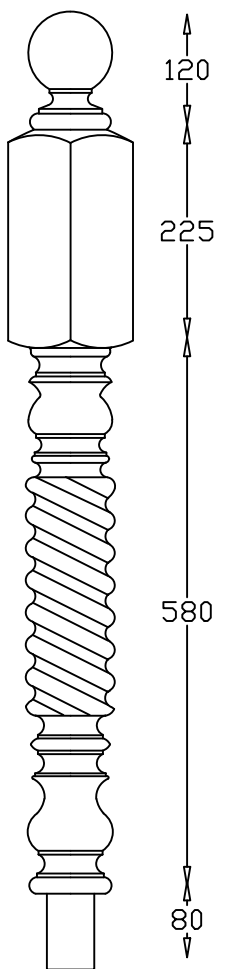

**Full Newel**

**Doweled Newel**

**Quarter Turn Newel**

**Winder Newel**

**Spindle 900mm**

**Spindle 1100mm**

**Newel Bases**  
 Available Sizes  
 600mm, 750mm, 900mm  
 1200mm, 1500mm, 1800mm  
 Other sizes available on request.  
 Can be supplied drilled both ends.

**Spindles Available Sizes**

44 x 44	✓
48 x 48	✓
57 x 57	✓
65 x 65	✓

**Newel Posts Available Sizes**

94 x 94	✓
115 x 115	✓
138 x 138	✓
175 x 175	✓
200 x 200	✓

**S**  
**SPINCRRAFT**  
 Stair Components

158 Annagher Rd Coalisland Co.Tyrone  
 Tel: +44 (0) 28 8774 7727  
 Email: info@spincraft.co.uk  
 Web : www.spincraft.co.uk

---

**Pembroke Collection**

Project number \_\_\_\_\_

Drawn by **Spincraft Ltd**

Checked by **January 2017**

© Copyright  
 Spincraft Ltd

Scale -----