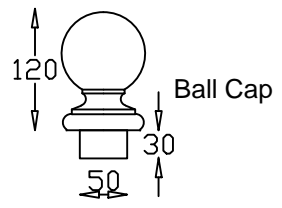

**Full Newel**

**Doweled Newel**

**Quarter Turn Newel**

**Winder Newel**

**Spindle 900mm**

**Spindle 1100mm**

**Newel Bases**  
 Available Sizes  
 600mm, 750mm, 900mm  
 1200mm, 1500mm, 1800mm  
 Other sizes available on request.  
 Can be supplied drilled both ends.

**Spindles Available Sizes**

44 x 44	✓
48 x 48	✓
57 x 57	✓
65 x 65	✓

**Newel Posts Available Sizes**

94 x 94	✓
115 x 115	✓
138 x 138	✓
175 x 175	✓
200 x 200	✓

**S**  
**SPINCRRAFT**  
 Stair Components

158 Annagher Rd Coalisland Co.Tyrone  
 Tel: +44 (0) 28 8774 7727  
 Email: info@spincraft.co.uk  
 Web : www.spincraft.co.uk