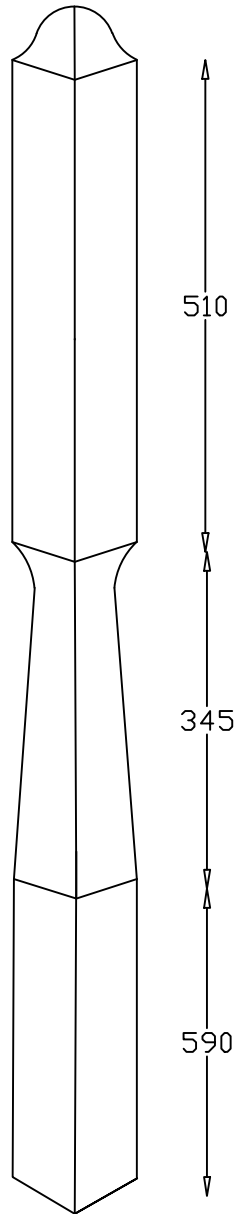

Full Newel  
Long Block

Full Newel  
Short Block

Quarter  
Turn Newel

Winder  
Newel

Spindle  
900mm

Newel Cap

Spindle  
1100mm

Spindles  
Available Sizes

44 x 44	✓
48 x 48	✓
57 x 57	✓
65 x 65	✓

Newel Posts  
Available Sizes

94 x 94	✓
115 x 115	✓
138 x 138	✓
	✓

Midas newel's are available up to 3m long. This product is normally supplied as a full newel, however as special order it can be supplied with dowel joint.

Drawn by **Spincraft Ltd**

Checked by **January 2017**

---

© Copyright  
Spincraft Ltd

---

Scale -----