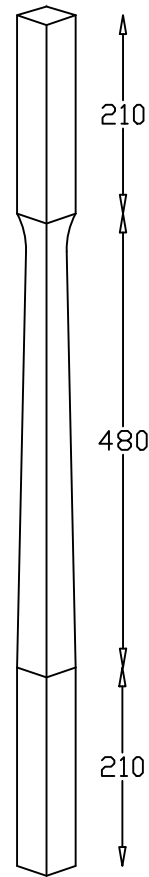

Full Newel  
Long Block

Full Newel  
Short Block

Quarter  
Turn Newel

Winder  
Newel

Spindle  
900mm

Newel Cap

Spindle  
1100mm

Spindles  
Available Sizes

44 x 44	✓
48 x 48	✓
57 x 57	✓
65 x 65	✓

Newel Posts  
Available Sizes

94 x 94	✓
115 x 115	✓
138 x 138	✓
	✓

Midas newel's are available up to 3m long. This product is normally supplied as a full newel, however as special order it can be supplied with dowel joint.

Drawn by **Spincraft Ltd**

Checked by **January 2017**

---

© Copyright  
Spincraft Ltd

---

Scale -----