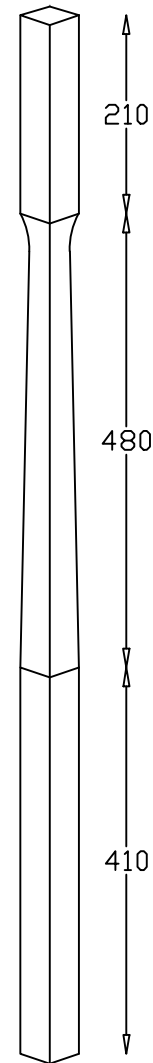

Full Newel  
Long Block

Full Newel  
Short Block

Quarter  
Turn Newel

Winder  
Newel

Spindle  
900mm

Newel Cap

Spindle  
1100mm

Spindles  
Available Sizes

44 x 44	✓
48 x 48	✓
57 x 57	✓
65 x 65	✓

Newel Posts  
Available Sizes

94 x 94	✓
115 x 115	✓
138 x 138	✓
	✓

Midas newel's are available up to 3m long. This product is normally supplied as a full newel, however as special order it can be supplied with dowel joint.

Drawn by **Spincraft Ltd**

Checked by **January 2017**

---

© Copyright  
Spincraft Ltd

---

Scale -----