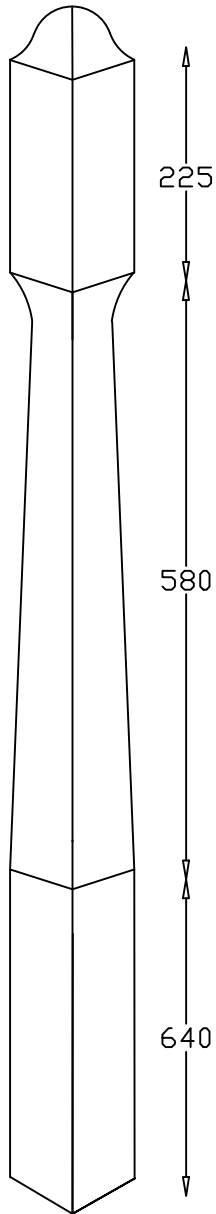

Full Newel  
Long Block

Full Newel  
Short Block

Quarter  
Turn Newel

Winder  
Newel

Spindle  
900mm

Newel Cap

Spindle  
1100mm

Spindles  
Available Sizes

44 x 44	✓
48 x 48	✓
57 x 57	✓
65 x 65	✓

Newel Posts  
Available Sizes

94 x 94	✓
115 x 115	✓
138 x 138	✓
	✓

Midas newel's are available up to 3m long. This product is normally supplied as a full newel, however as special order it can be supplied with dowel joint.

Drawn by **Spincraft Ltd**

Checked by **January 2017**

---

© Copyright  
Spincraft Ltd

---

Scale -----