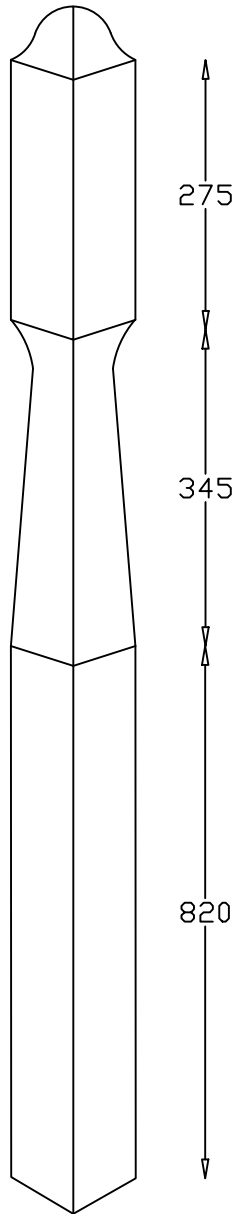

Full Newel  
Long Block

Full Newel  
Short Block

Quarter  
Turn Newel

Winder  
Newel

Spindle  
900mm

Newel Cap

Spindle  
1100mm

Spindles  
Available Sizes

44 x 44	✓
48 x 48	✓
57 x 57	✓
65 x 65	✓

Newel Posts  
Available Sizes

94 x 94	✓
115 x 115	✓
138 x 138	✓
	✓

Midas newel's are available up to 3m long. This product is normally supplied as a full newel, however as special order it can be supplied with dowel joint.

Drawn by **Spincraft Ltd**

Checked by **January 2017**

---

© Copyright  
Spincraft Ltd

---

Scale -----