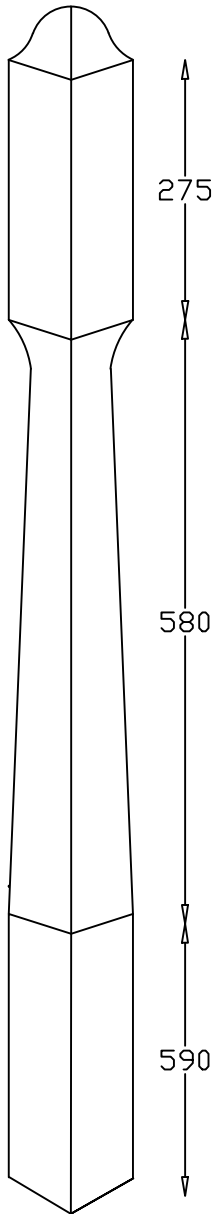

Full Newel  
Long Block

Full Newel  
Short Block

Quarter  
Turn Newel

Winder  
Newel

Spindle  
900mm

Newel Cap

Spindle  
1100mm

Spindles  
Available Sizes

44 x 44	✓
48 x 48	✓
57 x 57	✓
65 x 65	✓

Newel Posts  
Available Sizes

94 x 94	✓
115 x 115	✓
138 x 138	✓
	✓

Midas newel's are available up to 3m long. This product is normally supplied as a full newel, however as special order it can be supplied with dowel joint.

Drawn by **Spincraft Ltd**

Checked by **January 2017**

---

© Copyright  
Spincraft Ltd

---

Scale -----