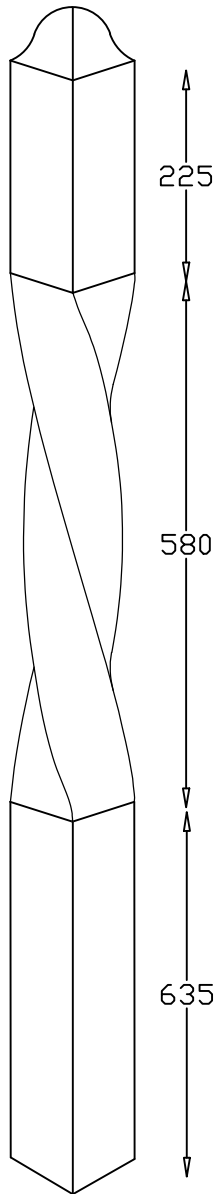

Full Newel
Long Block

Full Newel
Short Block

Quarter
Turn Newel

Winder
Newel

Spindle
900mm

Spindle
1100mm

Spindles
Available Sizes

44 x 44	✓
48 x 48	✓
57 x 57	✓
65 x 65	✓

Newel Posts
Available Sizes

94 x 94	✓
115 x 115	✓
138 x 138	✓

Newel Cap

These Newel Post are normally supplied as one piece up to 3.0m, however as a special order it can be supplied with a dowel joint.

S
SPINCRAFT
Stair Components

Scale ----