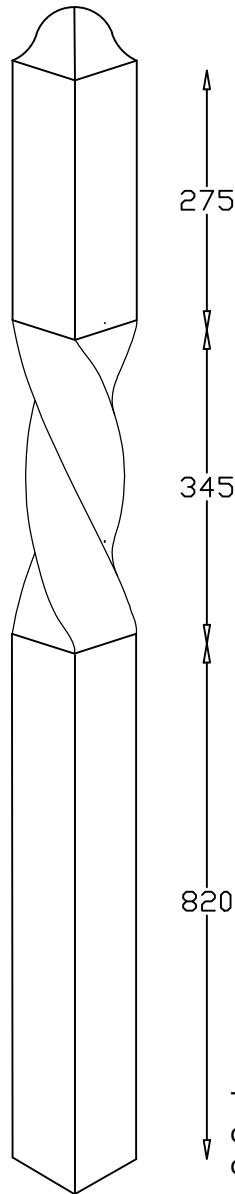

Full Newel
Long Block

Full Newel
Short Block

Quarter
Turn Newel

Winder
Newel

Spindle
900mm

Spindle
1100mm

Spindles
Available Sizes

44 x 44	✓
48 x 48	✓
57 x 57	✓
65 x 65	✓

Newel Posts
Available Sizes

94 x 94	✓
115 x 115	✓
138 x 138	✓

Newel Cap

These Newel Post are normally supplied as one piece up to 3.0m, however as a special order it can be supplied with a dowel joint.

S
SPINCRAFT
Stair Components

Scale ----