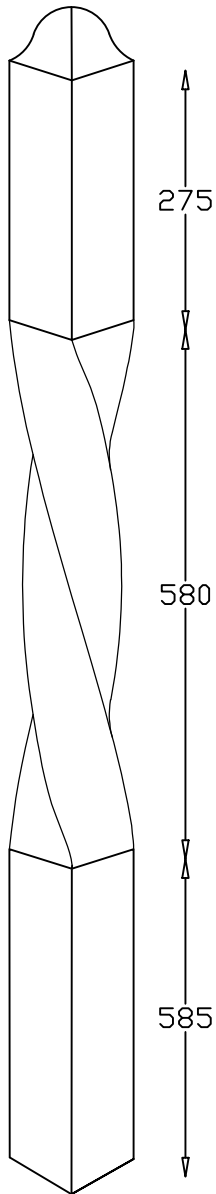

Full Newel
Long Block

Full Newel
Short Block

Quarter
Turn Newel

Winder
Newel

Spindle
900mm

Spindle
1100mm

Spindles
Available Sizes

44 x 44	✓
48 x 48	✓
57 x 57	✓
65 x 65	✓

Newel Posts
Available Sizes

94 x 94	✓
115 x 115	✓
138 x 138	✓

Newel Cap

These Newel Post are normally supplied as one piece up to 3.0m, however as a special order it can be supplied with a dowel joint.

S
SPINCRAFT
Stair Components

Scale ----