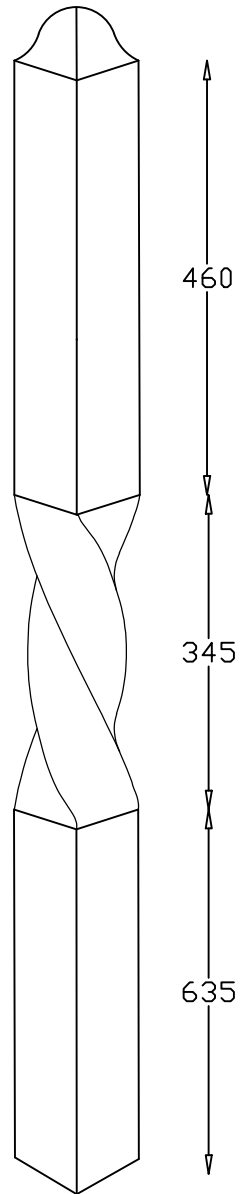

Full Newel
Long Block

Full Newel
Short Block

Quarter
Turn Newel

Winder
Newel

Spindle
900mm

Spindle
1100mm

Spindles
Available Sizes

44 x 44	✓
48 x 48	✓
57 x 57	✓
65 x 65	✓

Newel Posts
Available Sizes

94 x 94	✓
115 x 115	✓
138 x 138	✓

Newel Cap

These Newel Post are normally supplied as one piece up to 3.0m, however as a special order it can be supplied with a dowel joint.

S
SPINCRAFT
Stair Components

Scale ----