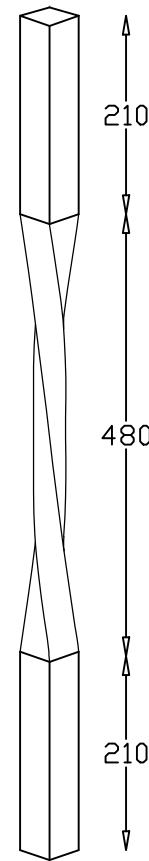

Full Newel
Long Block

Full Newel
Short Block

Quarter
Turn Newel

Winder
Newel

Spindle
900mm

Spindle
1100mm

Spindles
Available Sizes

44 x 44	✓
48 x 48	✓
57 x 57	✓
65 x 65	✓

Newel Posts
Available Sizes

94 x 94	✓
115 x 115	✓
138 x 138	✓

Newel Cap

These Newel Post are normally supplied as one piece up to 3.0m, however as a special order it can be supplied with a dowel joint.

S
SPINCRAFT
Stair Components

Scale ----