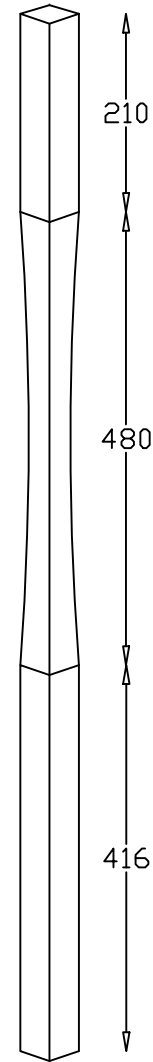

Full Newel

Doweled Newel

Quarter Turn Newel

Winder Newel

Spindle 900mm

Newel Cap

Spindle 1100mm

Spindles Available Sizes

44 x 44	✓
48 x 48	✓
57 x 57	✓
65 x 65	✓

Newel Posts Available Sizes

94 x 94	✓
115 x 115	✓
138 x 138	✓

Newel posts are available up to 3m long. This product is normally supplied as a full newel, however as special order it can be supplied with dowel.

Date **January 2017**

© Copyright
Spincraft Ltd

Scale -----