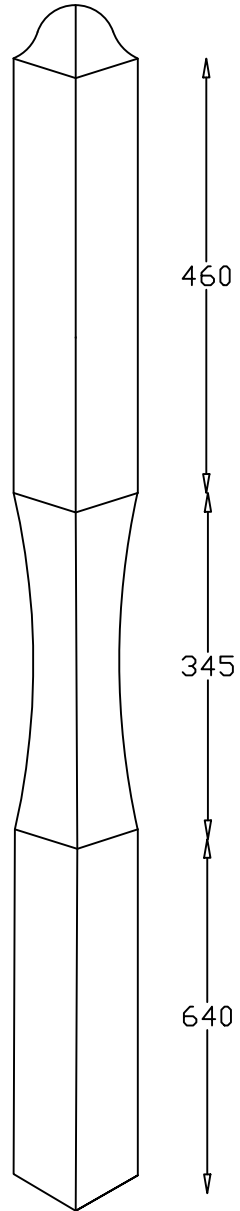

Full Newel

Doweled Newel

Quarter Turn Newel

Winder Newel

Spindle 900mm

Newel Cap

Spindle 1100mm

Spindles Available Sizes

44 x 44	✓
48 x 48	✓
57 x 57	✓
65 x 65	✓

Newel Posts Available Sizes

94 x 94	✓
115 x 115	✓
138 x 138	✓

Newel posts are available up to 3m long. This product is normally supplied as a full newel, however as special order it can be supplied with dowel.

Date **January 2017**

© Copyright
Spincraft Ltd

Scale -----