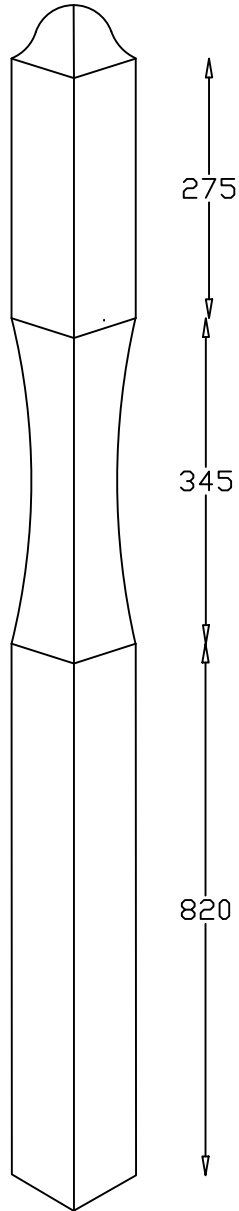

Full Newel

Doweled Newel

Quarter Turn Newel

Winder Newel

Spindle 900mm

Newel Cap

Spindle 1100mm

Spindles Available Sizes

44 x 44	✓
48 x 48	✓
57 x 57	✓
65 x 65	✓

Newel Posts Available Sizes

94 x 94	✓
115 x 115	✓
138 x 138	✓

Newel posts are available up to 3m long. This product is normally supplied as a full newel, however as special order it can be supplied with dowel.

Date **January 2017**

© Copyright
Spincraft Ltd

Scale -----