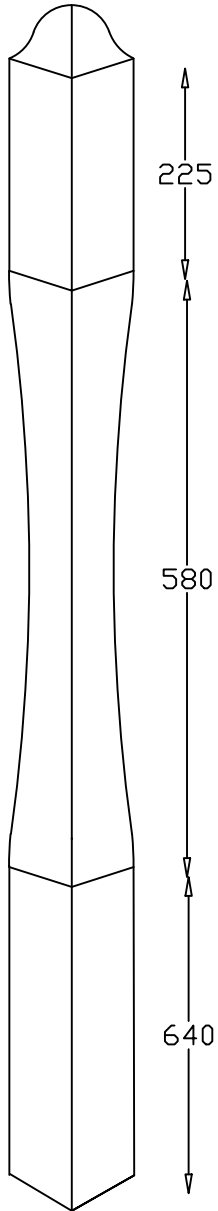

Full Newel

Doweled Newel

Quarter Turn Newel

Winder Newel

Spindle 900mm

Newel Cap

Spindle 1100mm

Spindles Available Sizes

44 x 44	✓
48 x 48	✓
57 x 57	✓
65 x 65	✓

Newel Posts Available Sizes

94 x 94	✓
115 x 115	✓
138 x 138	✓

Newel posts are available up to 3m long. This product is normally supplied as a full newel, however as special order it can be supplied with dowel.

Date **January 2017**

© Copyright
Spincraft Ltd

Scale -----