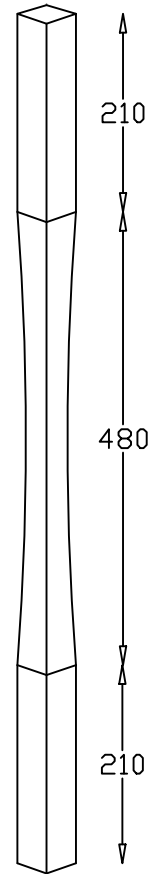

Full Newel

Doweled Newel

Quarter Turn Newel

Winder Newel

Spindle 900mm

Newel Cap

Spindle 1100mm

Spindles Available Sizes

44 x 44	✓
48 x 48	✓
57 x 57	✓
65 x 65	✓

Newel Posts Available Sizes

94 x 94	✓
115 x 115	✓
138 x 138	✓

Newel posts are available up to 3m long. This product is normally supplied as a full newel, however as special order it can be supplied with dowel.

Date **January 2017**

© Copyright
Spincraft Ltd

Scale -----