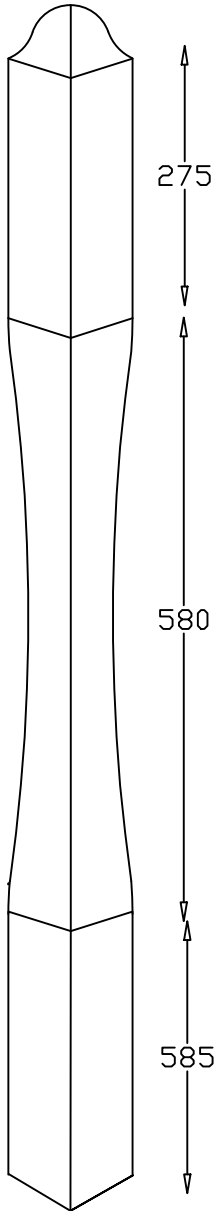

Full Newel

Doweled Newel

Quarter Turn Newel

Winder Newel

Spindle 900mm

Newel Cap

Spindle 1100mm

Spindles Available Sizes

44 x 44	✓
48 x 48	✓
57 x 57	✓
65 x 65	✓

Newel Posts Available Sizes

94 x 94	✓
115 x 115	✓
138 x 138	✓

Newel posts are available up to 3m long. This product is normally supplied as a full newel, however as special order it can be supplied with dowel.

Date **January 2017**

© Copyright
Spincraft Ltd

Scale -----