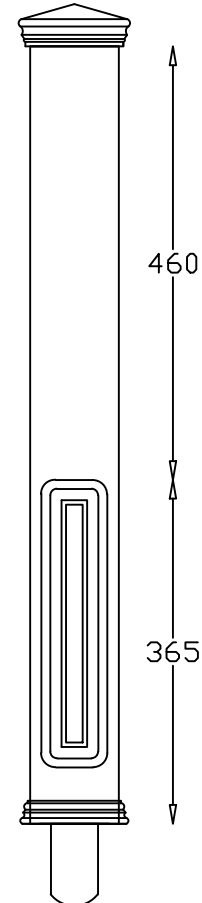

Doweled Newel
Long Block

Doweled Newel
Short Block

Quarter
Turn Newel

Winder
Newel

Spindle
900mm

Spindle
1100mm

Spindles
Available Sizes

44 x 44	✓
48 x 48	✓
57 x 57	✓
65 x 65	✓

Pyramid Cap

Newel Posts
Available Sizes

94 x 94	C/W 115 x 115 Base
115 x 115	C/W 138 x 138 Base
138 x 138	C/W 160 x 160 Base
175 x 175	C/W 196 x 196 Base

Newel Bases

Available Sizes
600mm, 750mm, 900mm
1Other sizes available on request.
Can be supplied drilled both ends.