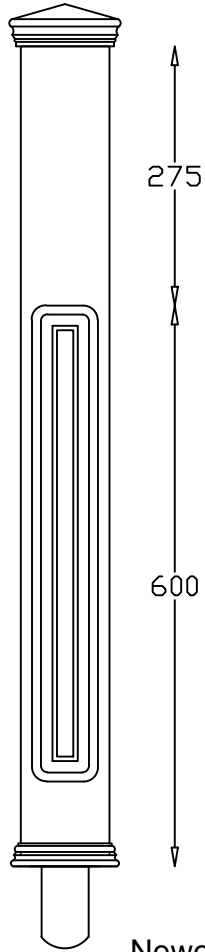

Doweled Newel
Long Block

Doweled Newel
Short Block

Quarter
Turn Newel

Winder
Newel

Spindle
900mm

Spindle
1100mm

Spindles
Available Sizes

44 x 44	✓
48 x 48	✓
57 x 57	✓
65 x 65	✓

Pyramid Cap

Newel Posts
Available Sizes

94 x 94	C/W 115 x 115 Base
115 x 115	C/W 138 x 138 Base
138 x 138	C/W 160 x 160 Base
175 x 175	C/W 196 x 196 Base

Newel Bases

Available Sizes
600mm, 750mm, 900mm
1Other sizes available on request.
Can be supplied drilled both ends.

Checked by January 2017

© Copyright
Spincraft Ltd

Scale ----