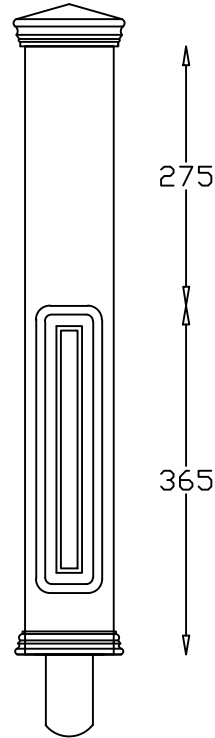

Doweled Newel
Long Block

Doweled Newel
Short Block

Quarter
Turn Newel

Winder
Newel

Spindle
900mm

Spindle
1100mm

Spindles
Available Sizes

44 x 44	✓
48 x 48	✓
57 x 57	✓
65 x 65	✓

Pyramid Cap

Newel Posts
Available Sizes

94 x 94	C/W 115 x 115 Base
115 x 115	C/W 138 x 138 Base
138 x 138	C/W 160 x 160 Base
175 x 175	C/W 196 x 196 Base

Newel Bases

Available Sizes
600mm, 750mm, 900mm
1Other sizes available on request.
Can be supplied drilled both ends.

Checked by January 2017

© Copyright
Spincraft Ltd

Scale ----