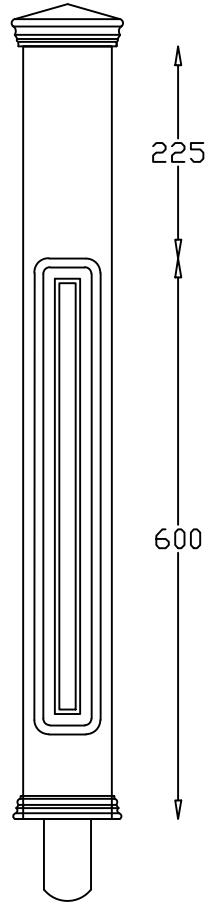

Doweled Newel
Long Block

Doweled Newel
Short Block

Quarter
Turn Newel

Winder
Newel

Spindle
900mm

Spindle
1100mm

Spindles
Available Sizes

44 x 44	✓
48 x 48	✓
57 x 57	✓
65 x 65	✓

Pyramid Cap

Newel Posts
Available Sizes

94 x 94	C/W 115 x 115 Base
115 x 115	C/W 138 x 138 Base
138 x 138	C/W 160 x 160 Base
175 x 175	C/W 196 x 196 Base

Newel Bases

Available Sizes
600mm, 750mm, 900mm
1Other sizes available on request.
Can be supplied drilled both ends.

Checked by January 2017

© Copyright
Spincraft Ltd

Scale ----